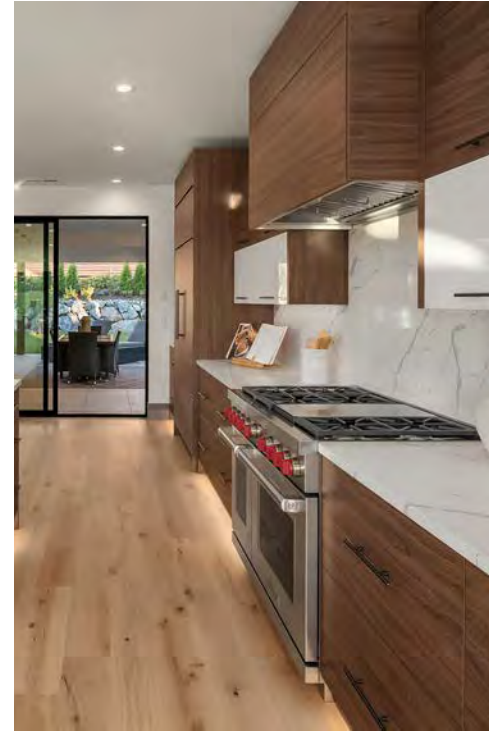

ZONAVITA

A Plan For The Future

TFL Sand Lyon Ash

UV Lacquer Alpine White Matt

TFL Natural Carini Walnut | Built in Fridge

UV Lacquer Apline White Gloss

Functional & Minimal

UV Lacquer Alpine White Gloss | Tall Cabinet Pull-out